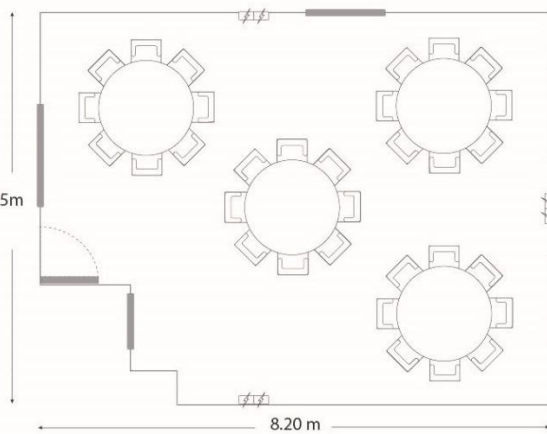

## The Solstice suite

**Capacities** – these are *maximum*

Theatre style – 65

Board room – 24

Dinner – 50

## The Hideaway

**Capacities** – these are *maximum*

Theatre style – 60

Board room – 18

Dinner – 40