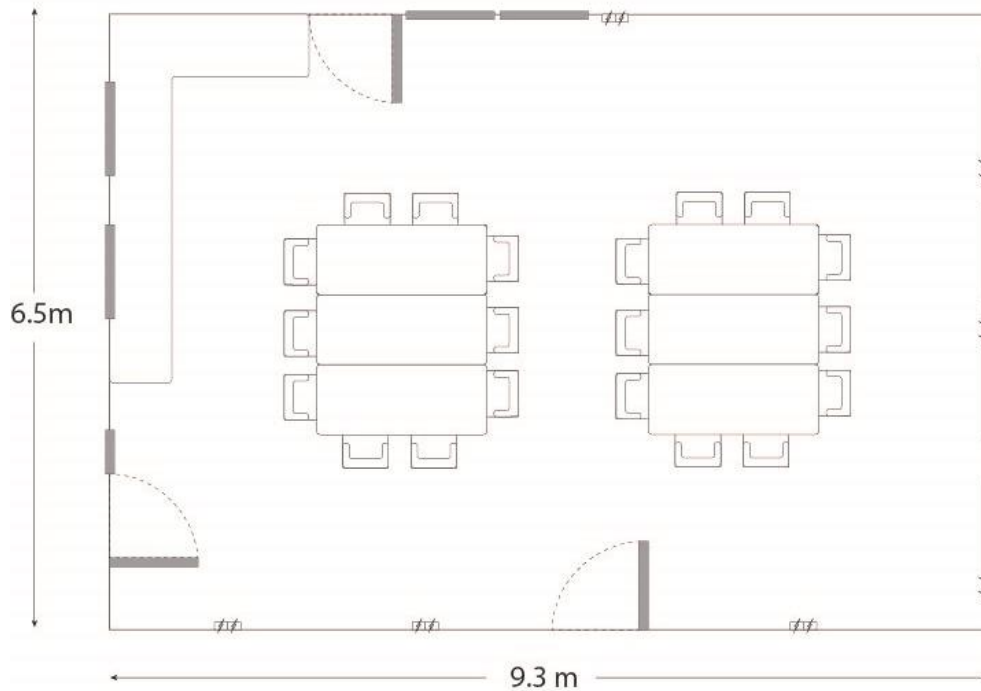

## The Solstice suite

**Capacities** – these are *maximum*

Theatre style – 65

Board room – 24

Dinner – 50

## The Hideaway

**Capacities** – these are *maximum*

Theatre style – 60

Board room – 18

Dinner – 40

## The Discovery Zone

**Capacities** – these are maximum numbers shown

Workshop – 20

Dinner – 30