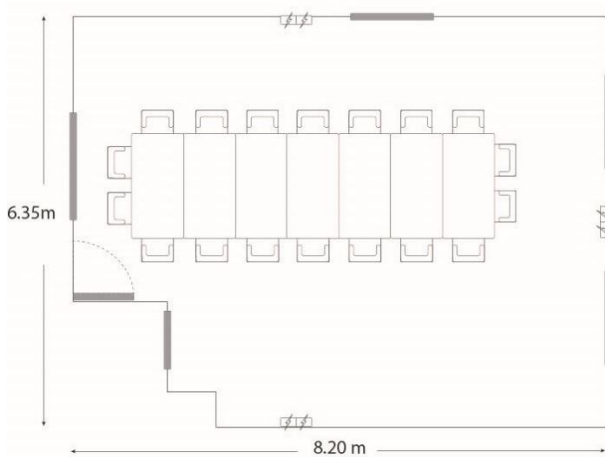

## The Solstice suite

**Capacities** – these are *maximum*

Theatre style – 65

Board room – 24

Dinner – 50

## The Hideaway

**Capacities** – these are *maximum*

Theatre style – 60

Board room – 18

Dinner – 40