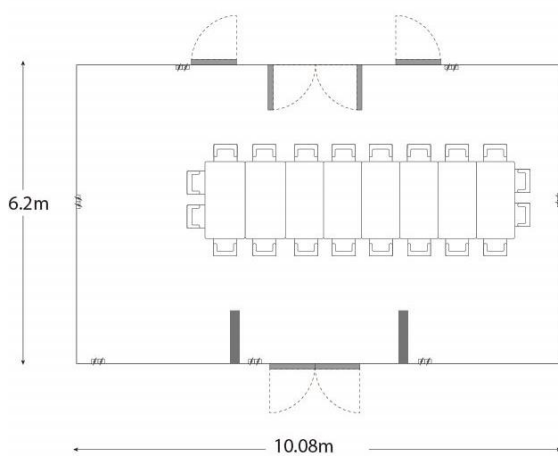

The Solstice suite

Capacities – these are *maximum*

Theatre style – 65

Board room – 24

Dinner – 50