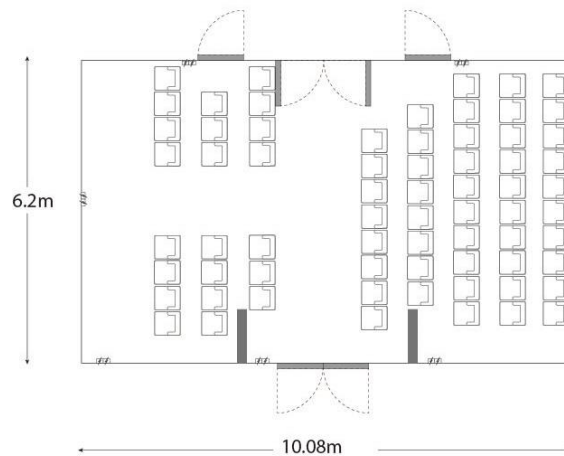

## The Solstice suite

**Capacities** – these are *maximum*

Theatre style – 65

Board room – 24

Dinner – 50

## The Hideaway

**Capacities** – these are *maximum*

Theatre style – 60

Board room – 18

Dinner – 40