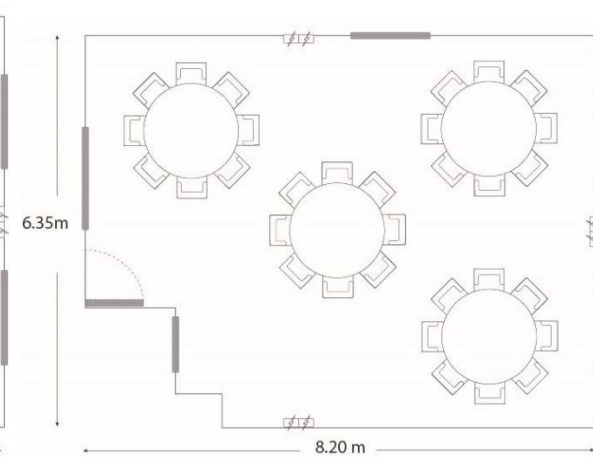

## The Solstice suite

**Capacities** – these are *maximum*

Theatre style – 65

Board room – 24

Dinner – 50

## The Hideaway

**Capacities** – these are *maximum*

Theatre style – 60

Board room – 18

Dinner – 40