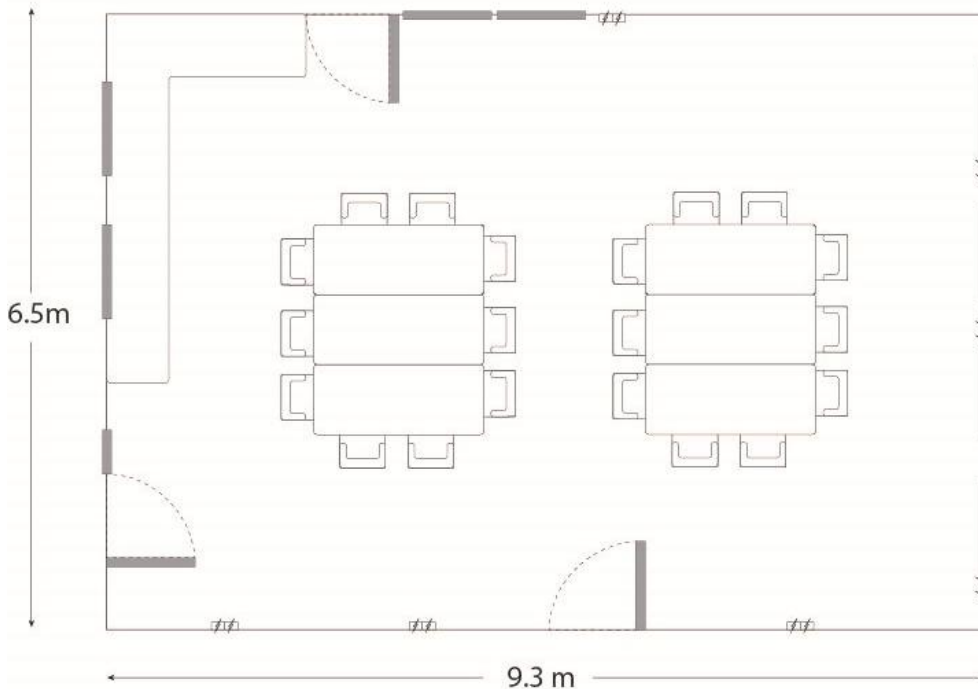

## The Solstice suite

**Capacities** – these are *maximum*

Theatre style – 65

Board room – 24

Dinner – 50

## The Hideaway

**Capacities** – these are *maximum*

Theatre style – 60

Board room – 18

Dinner – 40

## The Discovery Zone

**Capacities** – these are maximum numbers shown

Workshop – 20

Dinner – 30