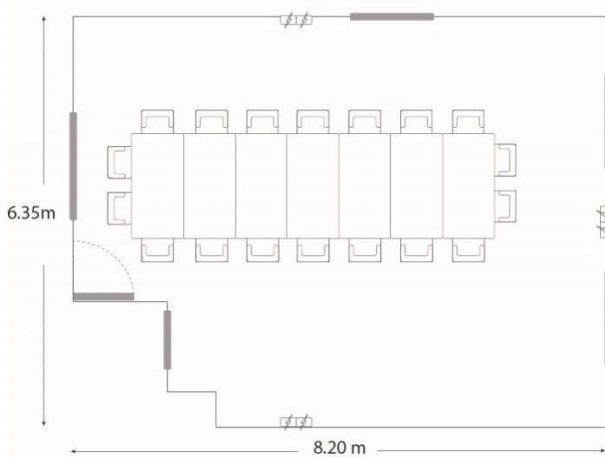

## The Solstice suite

**Capacities** – these are *maximum*

Theatre style – 65

Board room – 24

Dinner – 50

## The Hideaway

**Capacities** – these are *maximum*

Theatre style – 60

Board room – 18

Dinner – 40