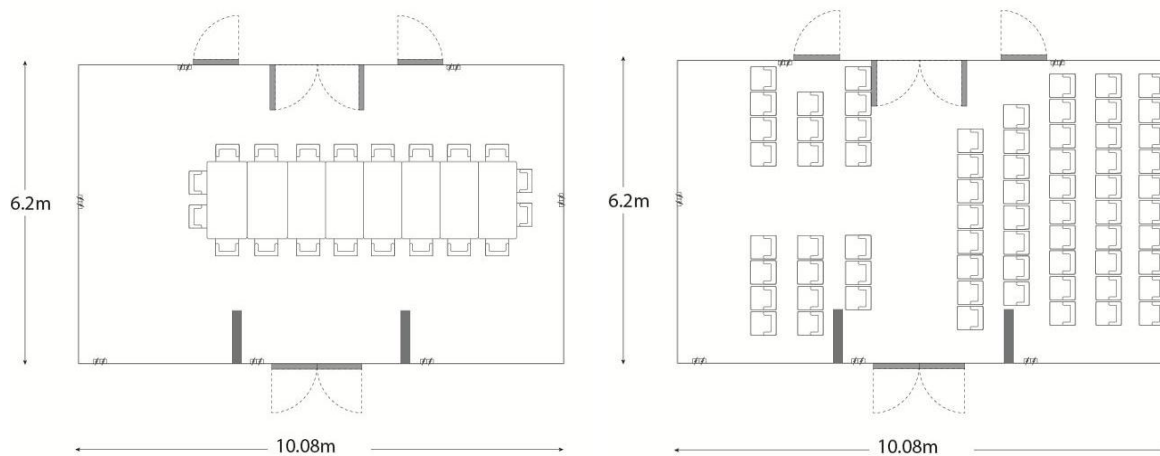

### The Discovery Zone

Half day (9-1, 1 – 5)	Full day (9 – 5)
£95.00	£150.00

All prices INCLUDE VAT which will be charged at the prevailing rate.

When booking your space, please include the set-up and breakdown of your event within your timings.

## The Solstice suite

**Capacities** – these are *maximum*

Theatre style – 65

Board room – 24

Dinner – 50

## The Hideaway

**Capacities** – these are *maximum*

Theatre style – 60

Board room – 18

Dinner – 40