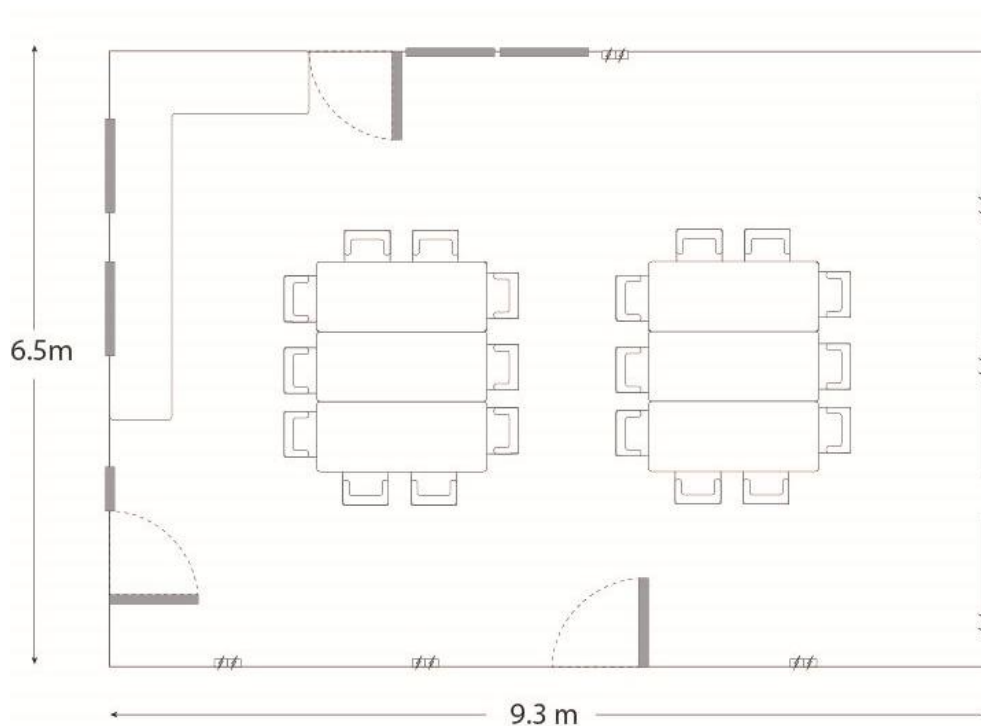

The Solstice suite

Capacities – these are *maximum*

Theatre style – 65

Board room – 24

Dinner – 50

The Hideaway

Capacities – these are *maximum*

Theatre style – 60

Board room – 18

Dinner – 40

The Discovery Zone

Capacities – these are maximum numbers shown

Workshop – 20

Dinner – 30