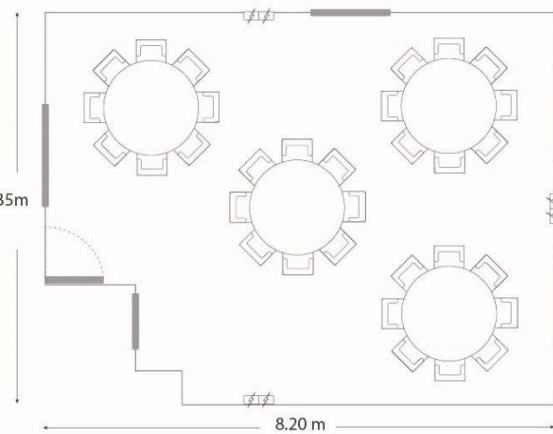

The Solstice suite

Capacities – these are *maximum*

Theatre style – 65

Board room – 24

Dinner – 50

The Hideaway

Capacities – these are *maximum*

Theatre style – 60

Board room – 18

Dinner – 40

The Discovery Zone

Capacities – these are maximum numbers shown

Workshop – 20

Dinner – 30