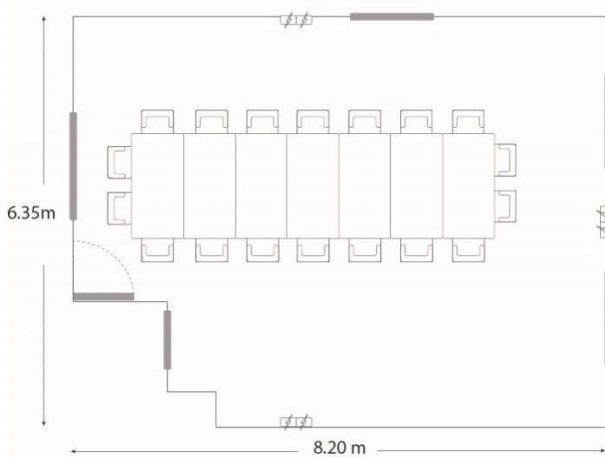

The Solstice suite

Capacities – these are *maximum*

Theatre style – 65

Board room – 24

Dinner – 50

The Hideaway

Capacities – these are *maximum*

Theatre style – 60

Board room – 18

Dinner – 40

The Discovery Zone

Capacities – these are maximum numbers shown

Workshop – 20

Dinner – 30