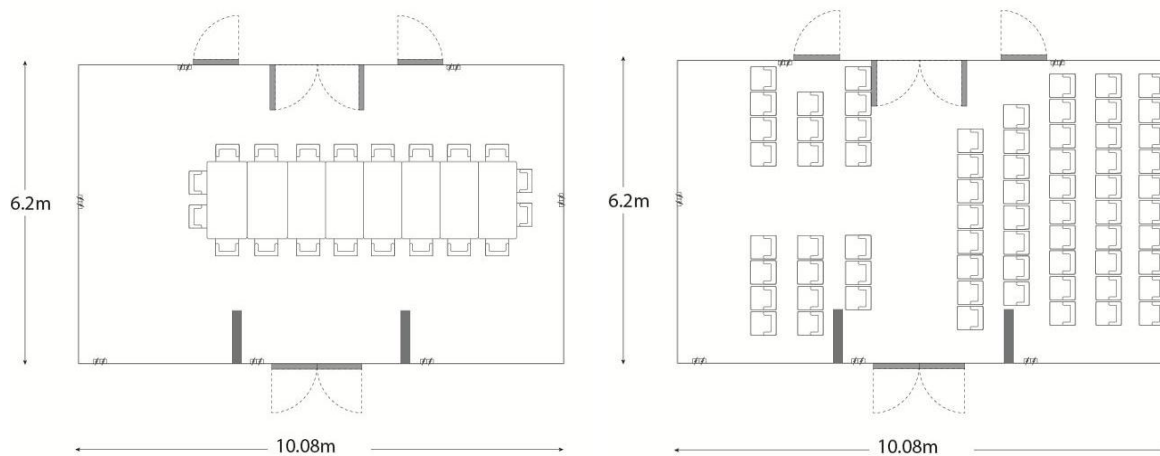

The Solstice suite

Half day (9-1, 1 – 5)	Full day (9 – 5)
£150.00	£250.00

The Hideaway

Half day (9-1, 1 – 5)	Full day (9 – 5)
£95.00	£175.00

The Discovery Zone

Half day (9-1, 1 – 5)	Full day (9 – 5)
£75.00	£120.00

The Solstice suite

Capacities – these are *maximum*

Theatre style – 65

Board room – 24

Dinner – 50

The Hideaway

Capacities – these are *maximum*

Theatre style – 60

Board room – 18

Dinner – 40

The Discovery Zone

Capacities – these are maximum numbers shown

Workshop – 20

Dinner – 30